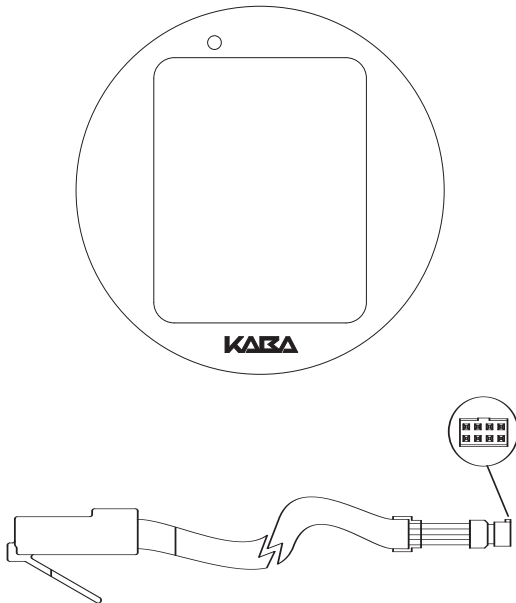

# LC Series Parts Program

June 2005

361100

361101

361100 mounting bracket, LCMX

361101 mounting bracket, LCLX

361102 complete keypad assembly,  
LCLX less nameplate

*NOTE: for use only with lock cases  
manufactured on or after 10/20/03  
as represented by the last eight  
numerals of the serial number*

361103 complete keypad assembly,  
LCMX brass

361104 complete keypad assembly,  
LCMX chrome

*NOTE: for use only with lock cases  
manufactured on or after 10/20/03  
as represented by the last eight  
numerals of the serial number*

361105 keypad membrane

361106 nameplate, LCLX black

361107 nameplate, LCLX chrome

361108 nameplate, LCLX brass

361109 cable, 12"

361110 cable, 18"

361111 cable, 30"

361112 cable, 48"

361113 complete slide bolt case assembly, LC w/square nose

361114 complete slide bolt case assembly, TLC w/square nose

*NOTE: for use only with keypad assemblies exhibiting the (\*) and (#) on the keypad.*