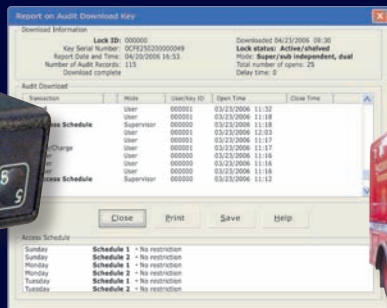

# Don't know who's been accessing your narcotics?

## The Unicon CL20 electronic lock can tell you.

Control access to narcotics storage by assigning a unique ID to each authorized user and program locks to require one or two valid combinations in order to open. You also have the ability to retrieve audits, providing instant verification of lock opening and closing history. And, most importantly, eliminate lost, copied or misused keys.